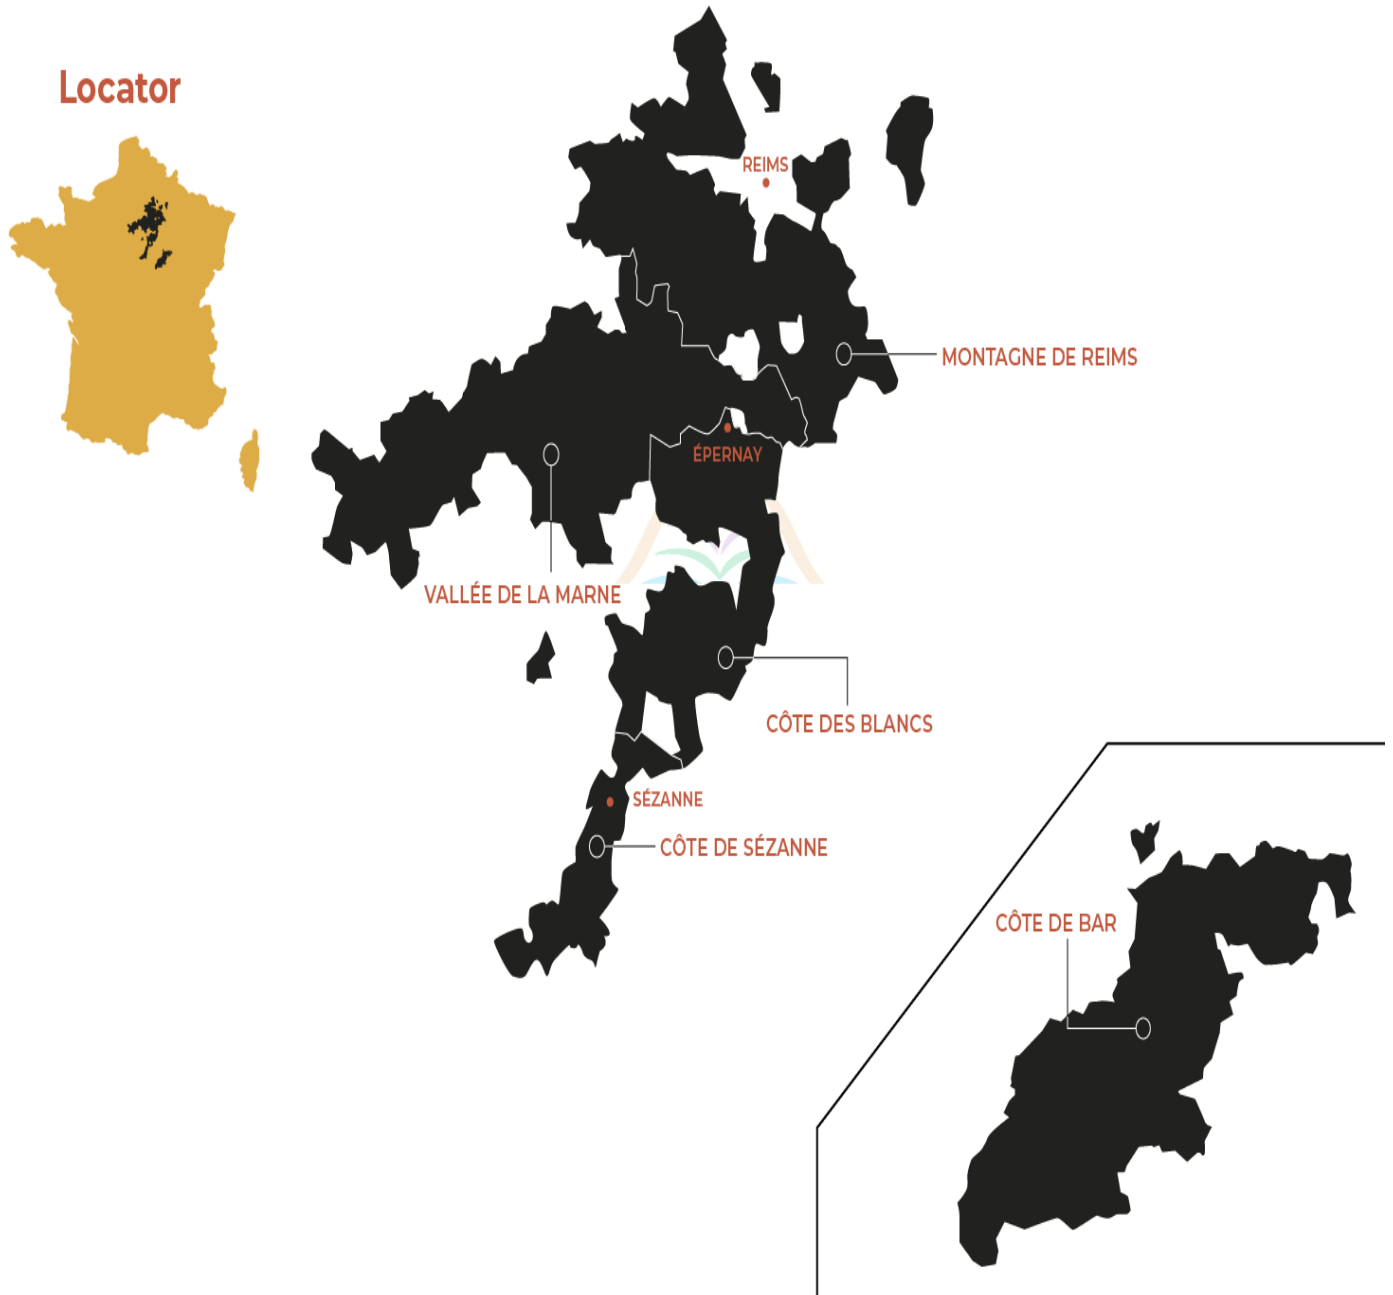

CHAMPAGNE

« In victory we deserve it, in defeat we need it. » - Sir Winston Churchill -

所有澳門幣價目需附加 10%服務費
All prices in MOP are subject to 10% service charge