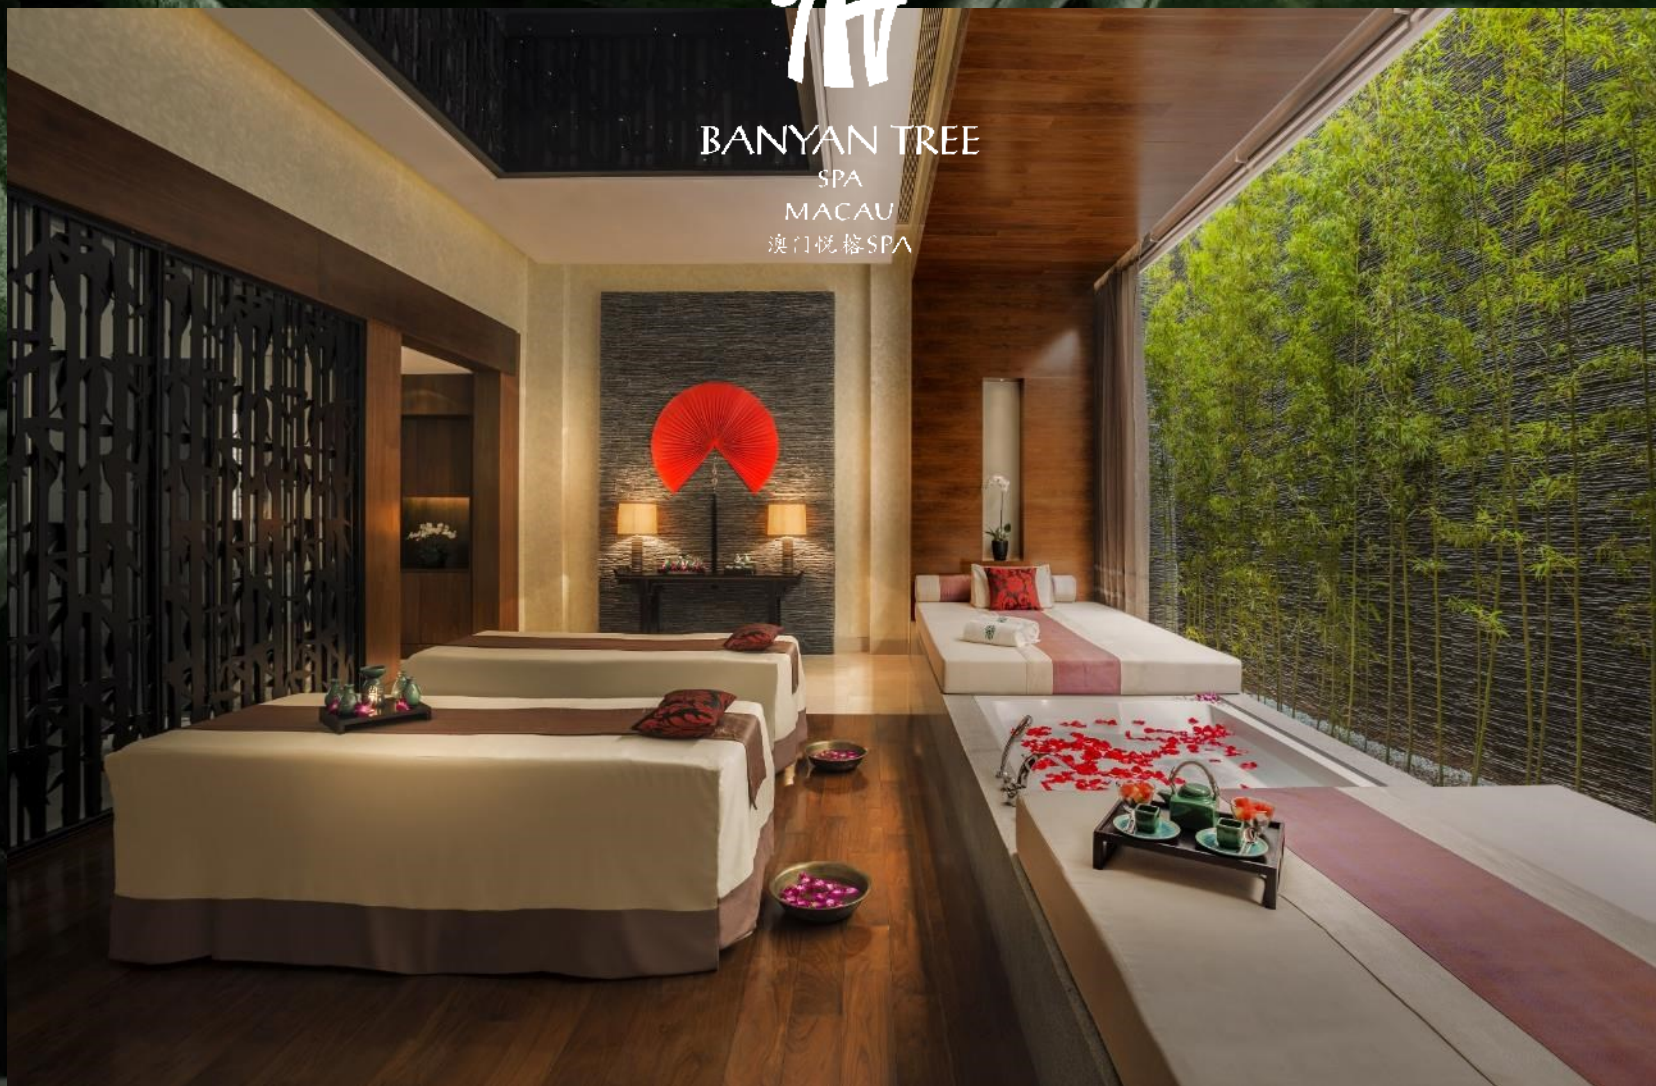

BANYAN TREE
SPA
MACAU
澳门悦榕SPA

STEP INTO A SANCTUARY FOR THE SENSES

Drawing on Asian traditions that date back centuries, our intimate retreats blend romance and serenity with exotic sensuality. The architecture of the spa pavilions and suites infuses local inspiration seamlessly with the natural beauty of the environment. Our massages are based on evolving techniques that passed through the hands of many generations. Our health and beauty remedies combine the use of aromatic oils, herbs and spices with ancient healing powers. Under the intuitive touch of our therapists, simple sensory pleasures are reawakened to define the award-winning Banyan Tree Spa experience.